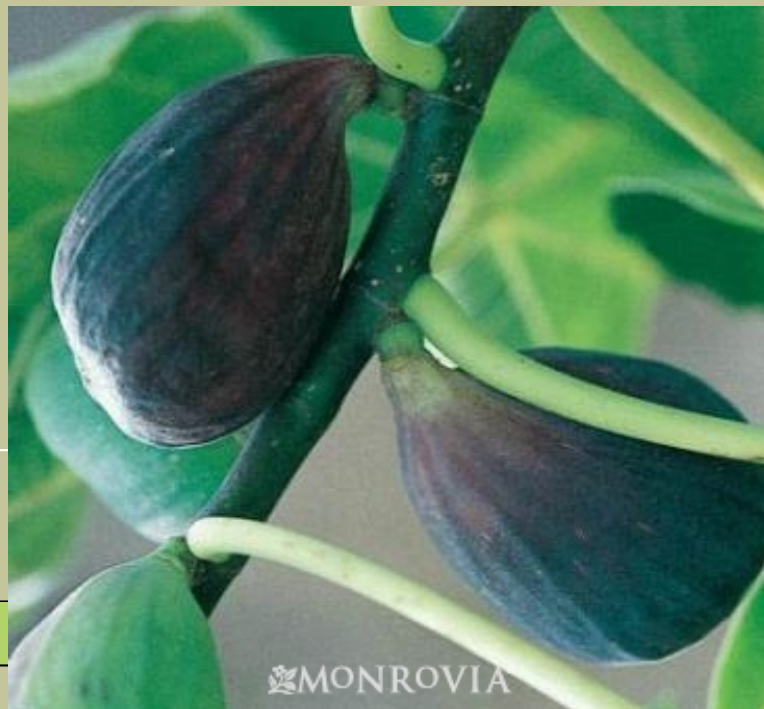

Community

Back

Search

click term to narrow your search

- plant type
- secondary plant type
- USDA hardiness zone
- AHS heat tolerance
- flower color
- foliage color
- design style
- landscape use
- attribute
- special effects
- fruit
- growth habit
- soil conditions
- light needs
- water needs

search >

MISSION FIG
Ficus carica
'Mission'

MONROVIA

> email

> add to wishlist

- **Key Feature:** Edible Fruit
- **Plant type:** Trees
- **Cold Hardiness Zone:** 7-9
- **Light needs:** Full sun
- **Sunset Climate Zone:** 4-9, 12-24, H1, H2, or in pots
- **Mature size:** Moderate grower to 20 to 35 ft. tall and wide.
- **Growth Habit:** Spreading
- **Blooms:** No noticeable flowers.
- **Foliage Color:** Green

Attractive garden tree; its bold branching structure has an interesting winter appearance. Especially sweet, purplish-black fruit in summer. Well-adapted to all areas, best in hot, dry inland areas. Needs light annual pruning. Deciduous. Full sun. Moderate grower to 20 to 35 feet tall and wide. Cutting grown.