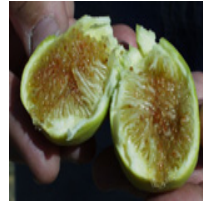

Morton, WA 98356

Call Us:

1-360-496-6400

Fax Us:

1-888-770-8358

Send Us An Email

D311 Excel Fig

Medium size, Yellow fruit with amber pulp.