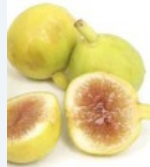

**FLANDERS**

\$24.95

add to cart  
for 2009  
season

Beautiful violette striped fruit with white flecks. The fruit is...

**GENOA (White Genoa)**

\$24.95

add to cart  
for 2009  
season

Delicious flavored green skinned fig with pale rose pulp, our...

**ITALIAN HONEY FIG (Lattarula)**

\$24.95

add to cart  
for 2009  
season

Green-skinned fruit with honey-colored, sweet flesh. Can bear...

**OSBORNE PROLIFIC (Neveralla)**

\$24.95

add to cart  
for 2009  
season

Yellow, striped purplish-brown skin on ribs, opalescent flesh...

**PANACHE (Striped Tiger)**

\$24.95

add to cart  
for 2009  
season

Unusual, medium size, yellow fruit with green stripes and...

**VIOLETTE DE BORDEAUX (Negronne)**

\$24.95

add to cart  
for 2009  
season

Excellent mission-type fig for cooler areas. Small jet-black...

**WHITE KADOTA FIG**

\$24.95

add to cart  
for 2009  
season

Medium-sized lemon yellow fruit with thick skin. Very sweet...