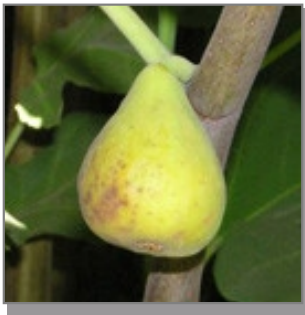

[Desert King Fig Tree](#)

The King Fig Tree is a good choice for cooler climates. It is a large, deep green fig with strawberry red flesh. The King Fig Tree is a heavy producer of excellent quality, sweet figs. The tree set... [click here for more information and prices.](#)

Will grow in zones: **7 - 10**