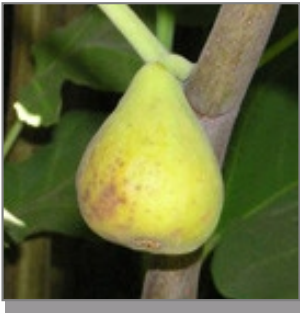

[Desert King Fig Tree](#)

The King Fig Tree is a good choice for cooler climates. It is a large, deep green fig with strawberry red flesh. The King Fig Tree is a heavy producer of excellent quality, sweet figs. The tree set... [click here for more information and prices.](#)

Will grow in zones: **7 - 10**